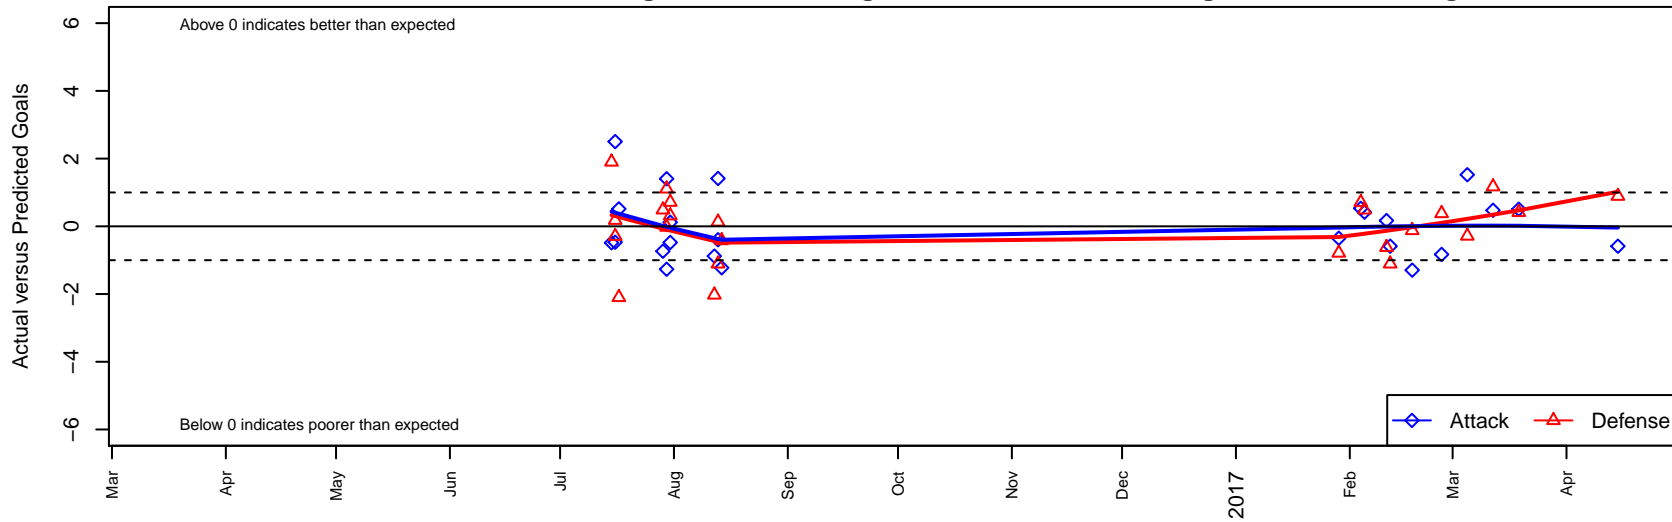

Westside Timbers Copa TS G01

Westside Timbers
 Beaverton, OR
 G01 total strength=1315
 attack=5.21 defense=6.81
 spr league = Win OYS G01 Div 1 Red

alt names used:
 Westside Timbers Samba TS G01
 Westside Timbers G01 Samba TS
 WT Copa TS G01 2014
 WT Storm G01

Venues played:
 2016 Beaverton Cup GU16 Silver
 2016 Mt Hood Challenge U16 Gold/Silver
 2016 Bend Premier Cup Kat Williamson (Silver)
 2016 Win OYS G01 Division 1 Red
 2016 OYS Presidents Cup G01

Westside Timbers Copa TS G01
 Dots are actual minus expected GF (blue circles) and GA (red triangles).
 Blue line is smoothed change in attack strength. Red is smoothed change in defense strength.

**attack and defense variance (black dot)
relative to other teams
and top 10 in region**

**attack and defense rating
relative to others at age
and all opponents in last 13 months**

**attack and defense rating
relative to others at age
and all opponents in last 13 months**

Performance relative to 13 month average

Performance relative to 13 month average

Distribution of opponents
 Red = Lose zone, Blue = Win zone, Green = Even
 Black line separates win/lose zones

lot. A=Neither has attack advantage, B=Opponent has both attack and defense advantage, C=Opponent has both attack and defense disadvantage, D=Both have