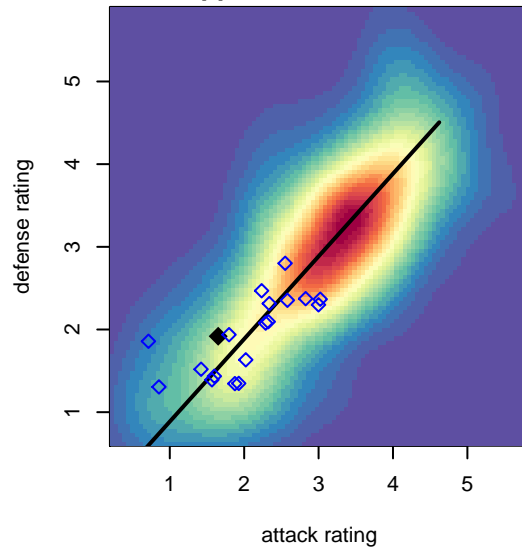

Westside Timbers Copa TS G01

Westside Timbers
 Beaverton, OR
 G01 total strength=1315
 attack=5.21 defense=6.81
 spr league = Win OYS G01 Div 1 Red

alt names used:
 Westside Timbers Samba TS G01
 Westside Timbers G01 Samba TS
 WT Copa TS G01 2014
 WT Storm G01

Venues played:
 2016 Beaverton Cup GU16 Silver
 2016 Mt Hood Challenge U16 Gold/Silver
 2016 Bend Premier Cup Kat Williamson (Silver)
 2016 Win OYS G01 Division 1 Red
 2016 OYS Presidents Cup G01

Westside Timbers Copa TS G01
 Dots are actual minus expected GF (blue circles) and GA (red triangles).
 Blue line is smoothed change in attack strength. Red is smoothed change in defense strength.

**attack and defense variance (black dot)
relative to other teams
and top 10 in region**

**attack and defense rating
relative to others at age
and all opponents in last 13 months**

**attack and defense rating
relative to others at age
and all opponents in last 13 months**

Performance relative to 13 month average

Performance relative to 13 month average

Distribution of opponents
 Red = Lose zone, Blue = Win zone, Green = Even
 Black line separates win/lose zones

lot. A=Neither has attack advantage, B=Opponent has both attack and defense advantage, C=Opponent has both attack and defense disadvantage, D=Both have