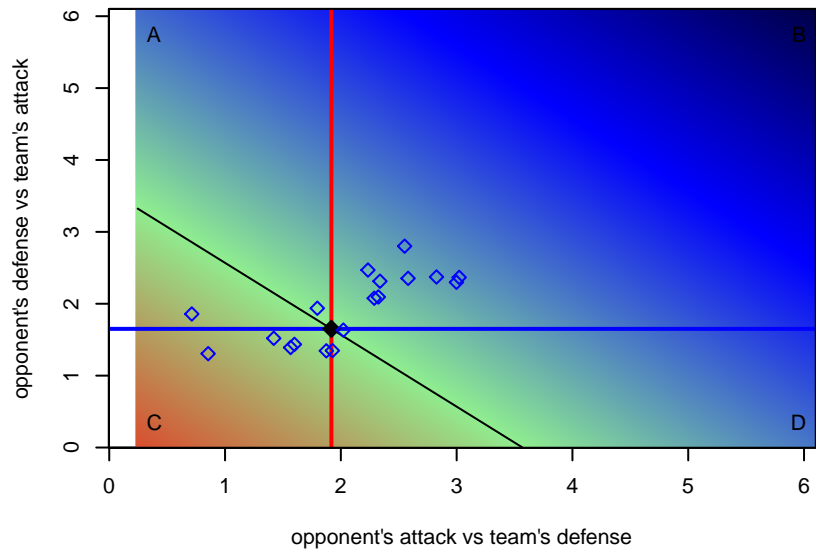

Westside Timbers Copa TS G01

Westside Timbers
 Beaverton, OR
 G01 total strength=1315
 attack=5.21 defense=6.81
 spr league = Win OYS G01 Div 1 Red

alt names used:
 Westside Timbers Samba TS G01
 Westside Timbers G01 Samba TS
 WT Copa TS G01 2014
 WT Storm G01

Venues played:
 2016 Beaverton Cup GU16 Silver
 2016 Mt Hood Challenge U16 Gold/Silver
 2016 Bend Premier Cup Kat Williamson (Silver)
 2016 Win OYS G01 Division 1 Red
 2016 OYS Presidents Cup G01

Westside Timbers Copa TS G01
 Dots are actual minus expected GF (blue circles) and GA (red triangles).
 Blue line is smoothed change in attack strength. Red is smoothed change in defense strength.

**attack and defense variance (black dot)
relative to other teams
and top 10 in region**

**attack and defense rating
relative to others at age
and all opponents in last 13 months**

**attack and defense rating
relative to others at age
and all opponents in last 13 months**

Performance relative to 13 month average

Performance relative to 13 month average

Distribution of opponents
 Red = Lose zone, Blue = Win zone, Green = Even
 Black line separates win/lose zones

lot. A=Neither has attack advantage, B=Opponent has both attack and defense advantage, C=Opponent has both attack and defense disadvantage, D=Both have