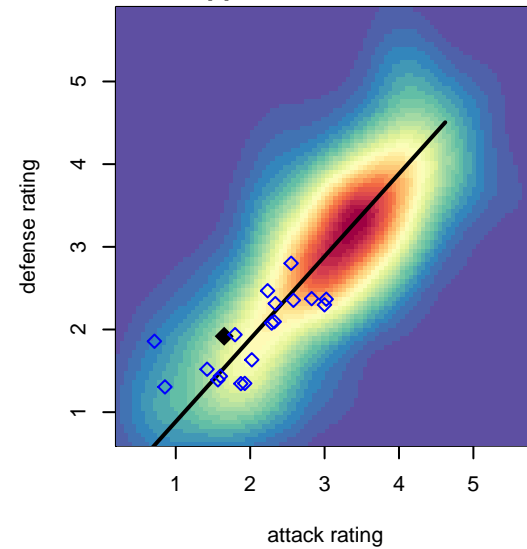

Westside Timbers Copa TS G01

Westside Timbers
 Beaverton, OR
 G01 total strength=1315
 attack=5.21 defense=6.81
 spr league = Win OYS G01 Div 1 Red

alt names used:
 Westside Timbers Samba TS G01
 Westside Timbers G01 Samba TS
 WT Copa TS G01 2014
 WT Storm G01

Venues played:
 2016 Beaverton Cup GU16 Silver
 2016 Mt Hood Challenge U16 Gold/Silver
 2016 Bend Premier Cup Kat Williamson (Silver)
 2016 Win OYS G01 Division 1 Red
 2016 OYS Presidents Cup G01

Westside Timbers Copa TS G01
 Dots are actual minus expected GF (blue circles) and GA (red triangles).
 Blue line is smoothed change in attack strength. Red is smoothed change in defense strength.

**attack and defense variance (black dot)
relative to other teams
and top 10 in region**

**attack and defense rating
relative to others at age
and all opponents in last 13 months**

**attack and defense rating
relative to others at age
and all opponents in last 13 months**

Performance relative to 13 month average

Performance relative to 13 month average

Distribution of opponents
 Red = Lose zone, Blue = Win zone, Green = Even
 Black line separates win/lose zones

lot. A=Neither has attack advantage, B=Opponent has both attack and defense advantage, C=Opponent has both attack and defense disadvantage, D=Both have