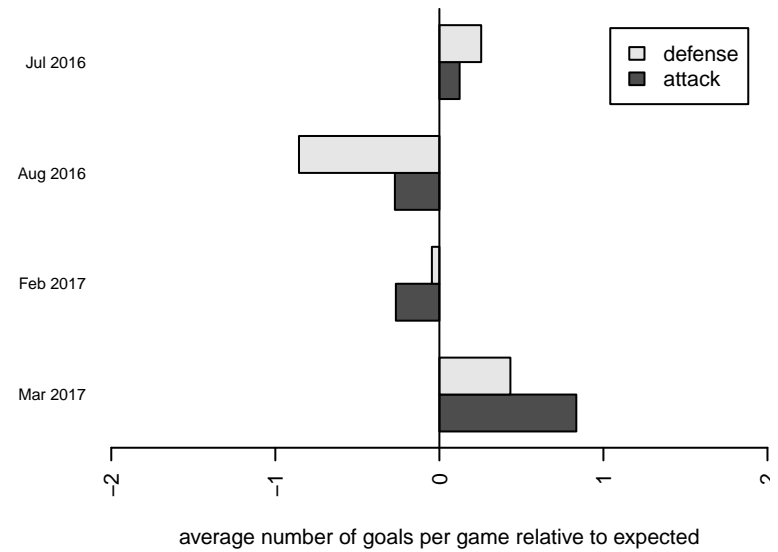

Westside Timbers Copa TS G01

Westside Timbers
 Beaverton, OR
 G01 total strength=1315
 attack=5.21 defense=6.81
 spr league = Win OYS G01 Div 1 Red

alt names used:
 Westside Timbers Samba TS G01
 Westside Timbers G01 Samba TS
 WT Copa TS G01 2014
 WT Storm G01

Venues played:
 2016 Beaverton Cup GU16 Silver
 2016 Mt Hood Challenge U16 Gold/Silver
 2016 Bend Premier Cup Kat Williamson (Silver)
 2016 Win OYS G01 Division 1 Red
 2016 OYS Presidents Cup G01

Westside Timbers Copa TS G01
 Dots are actual minus expected GF (blue circles) and GA (red triangles).
 Blue line is smoothed change in attack strength. Red is smoothed change in defense strength.

**attack and defense variance (black dot)
relative to other teams
and top 10 in region**

**attack and defense rating
relative to others at age
and all opponents in last 13 months**

**attack and defense rating
relative to others at age
and all opponents in last 13 months**

Performance relative to 13 month average

Performance relative to 13 month average

Distribution of opponents
 Red = Lose zone, Blue = Win zone, Green = Even
 Black line separates win/lose zones

lot. A=Neither has attack advantage, B=Opponent has both attack and defense advantage, C=Opponent has both attack and defense disadvantage, D=Both have