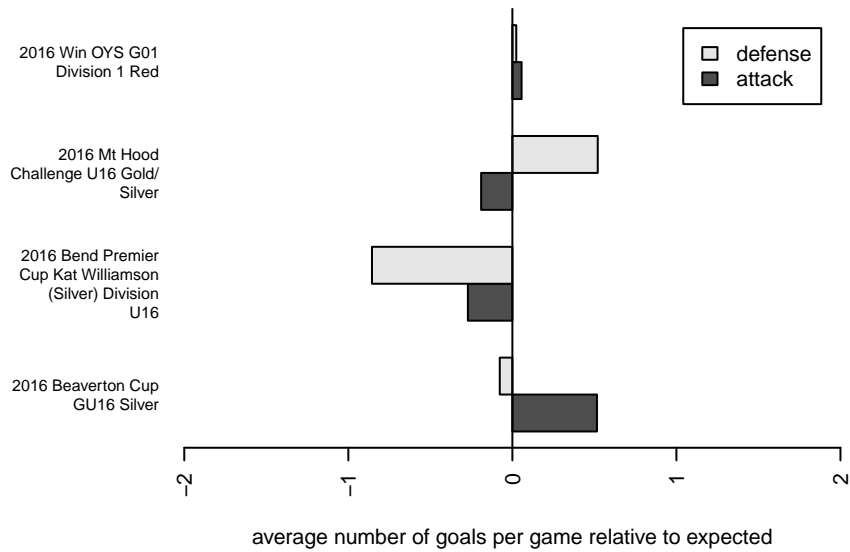

Westside Timbers Copa TS G01

Westside Timbers
 Beaverton, OR
 G01 total strength=1315
 attack=5.21 defense=6.81
 spr league = Win OYS G01 Div 1 Red

alt names used:
 Westside Timbers Samba TS G01
 Westside Timbers G01 Samba TS
 WT Copa TS G01 2014
 WT Storm G01

Venues played:
 2016 Beaverton Cup GU16 Silver
 2016 Mt Hood Challenge U16 Gold/Silver
 2016 Bend Premier Cup Kat Williamson (Silver)
 2016 Win OYS G01 Division 1 Red
 2016 OYS Presidents Cup G01

Westside Timbers Copa TS G01
 Dots are actual minus expected GF (blue circles) and GA (red triangles).
 Blue line is smoothed change in attack strength. Red is smoothed change in defense strength.

**attack and defense variance (black dot)
relative to other teams
and top 10 in region**

**attack and defense rating
relative to others at age
and all opponents in last 13 months**

**attack and defense rating
relative to others at age
and all opponents in last 13 months**

Performance relative to 13 month average

Performance relative to 13 month average

Distribution of opponents
 Red = Lose zone, Blue = Win zone, Green = Even
 Black line separates win/lose zones

lot. A=Neither has attack advantage, B=Opponent has both attack and defense advantage, C=Opponent has both attack and defense disadvantage, D=Both have