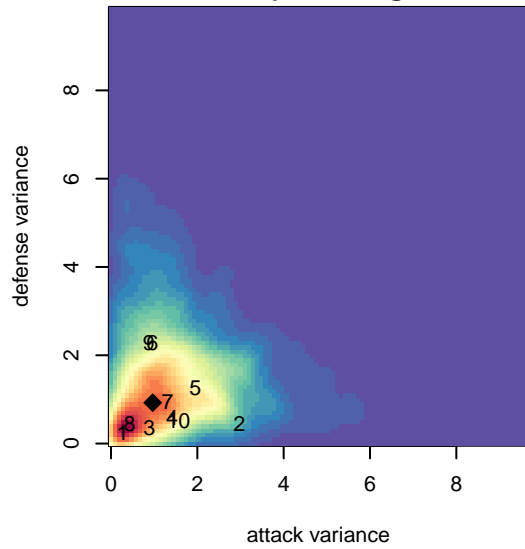

Westside Timbers Copa TS G01

Westside Timbers
 Beaverton, OR
 G01 total strength=1315
 attack=5.21 defense=6.81
 spr league = Win OYS G01 Div 1 Red

alt names used:
 Westside Timbers Samba TS G01
 Westside Timbers G01 Samba TS
 WT Copa TS G01 2014
 WT Storm G01

Venues played:
 2016 Beaverton Cup GU16 Silver
 2016 Mt Hood Challenge U16 Gold/Silver
 2016 Bend Premier Cup Kat Williamson (Silver)
 2016 Win OYS G01 Division 1 Red
 2016 OYS Presidents Cup G01

Westside Timbers Copa TS G01
 Dots are actual minus expected GF (blue circles) and GA (red triangles).
 Blue line is smoothed change in attack strength. Red is smoothed change in defense strength.

**attack and defense variance (black dot)
relative to other teams
and top 10 in region**

**attack and defense rating
relative to others at age
and all opponents in last 13 months**

**attack and defense rating
relative to others at age
and all opponents in last 13 months**

Performance relative to 13 month average

Performance relative to 13 month average

Distribution of opponents
 Red = Lose zone, Blue = Win zone, Green = Even
 Black line separates win/lose zones

lot. A=Neither has attack advantage, B=Opponent has both attack and defense advantage, C=Opponent has both attack and defense disadvantage, D=Both have